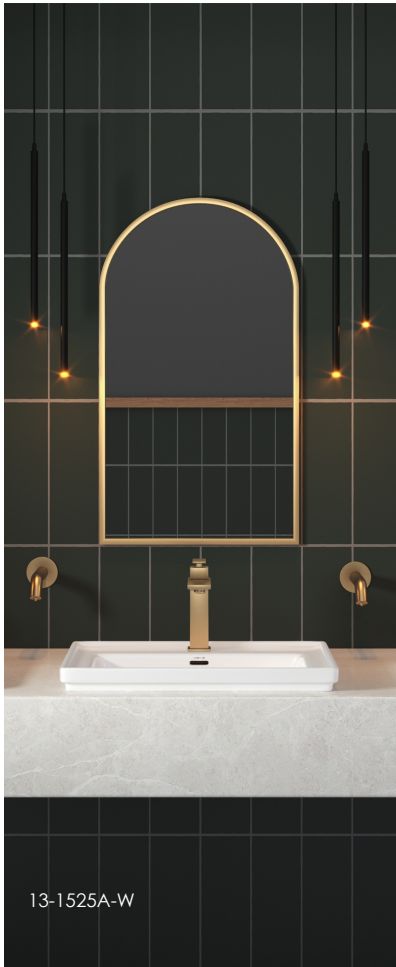

avenue

2023

CASTLEFIELD COLLECTION

avenue

Transform your bathroom into a regal retreat with the Castlefield Collection. Crafted with the highest attention to detail, this high-end collection features a timeless two-piece toilet and matching pedestal sink that exudes elegance and sophistication. Enhance the luxurious ambiance with the upcoming matching vessel sink. Upgrade your bathroom and create a space fit for royalty with the Castlefield Collection.

HOLT COLLECTION

avenue

The Holt collection features two undermount sinks, Oval and Rectangular. Both sinks are designed with a sleek and modern look that will complement any bathroom design. Their high-quality construction ensures that they are built to last and withstand daily use. With the Holt collection, you can enhance the overall look and feel of your bathroom with premium fixtures that provide both style and functionality.

MELROSE COLLECTION

avenue

The Melrose Rectangular Undermount Sink is a versatile trough-style sink that fits seamlessly into any modern or traditional bathroom designs. Transform your daily routine into a luxurious experience with our innovative product that will elevate your bathroom to the next level.

SWS COLLECTION

avenue

Carrara White

Vertical White Subway

Cortona

White Subway

Slate

Indulge in opulence with the exquisite Avenue SWS (Shower Wall System) which features Jetcoat® technology. This innovative technology brings the allure and prestige of a luxurious spa experience right into your own home. Revel in the sophisticated and sleek design that emulates a professionally crafted shower remodel, without the inconvenience, time, or exorbitant costs. Voila! Your bathroom is transformed into a vision of elegance and splendour. Effortlessly immerse yourself in a haven of tranquility that is sure to make you feel like royalty.