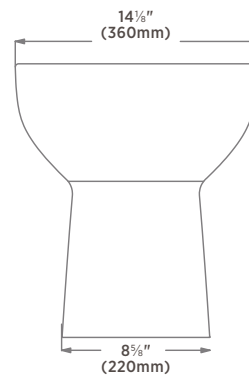

ST. CLAIR BD-201A-W

RECTANGULAR SEMI-RECESSED VESSEL SINK

PRODUCT FEATURES:

- Vitreous china
- Avenue white
- Interior of bowl includes Micropolish Glaze
- 15⁷/₈" Bowl height
- Single faucet hole drilling
- Rear overflow
- Floor mounting hardware included

OVERALL DIMENSIONS:

- 14¹/₈" (W) X 22" (D) x 15⁷/₈" (H)
- 360mm (W) x 560mm (D) x 405mm (H)

COMPLIANCE CERTIFICATIONS:

- Meets or exceeds the following :
- IAPMO cUPC
- ASME A112.19.2 / CSA B45.1-2013

SHIPPING:

- Cube: 3.51
- GW: 44 lbs

Notes:

Dimensions of fixtures are nominal and may vary within the range of tolerance established by ASME standard A112.19.2. These measurements are subject to change or cancellation. No responsibility is assumed for use of superseded or voided pages.