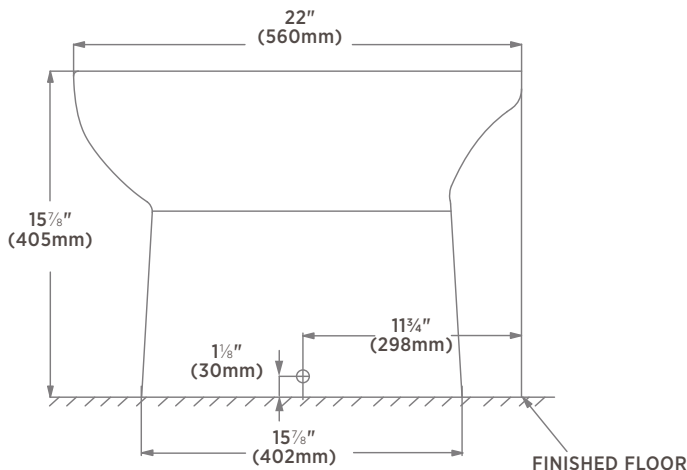

ST. CLAIR BD-201A-W

RECTANGULAR SEMI-RECESSED VESSEL SINK

PRODUCT FEATURES:

- Vitreous china
- Avenue white
- Interior of bowl includes Micropolish Glaze
- 15⁷/₈" Bowl height
- Single faucet hole drilling
- Rear overflow
- Floor mounting hardware included

OVERALL DIMENSIONS:

- 14¹/₈" (W) X 22" (D) x 15⁷/₈" (H)
- 360mm (W) x 560mm (D) x 405mm (H)

COMPLIANCE CERTIFICATIONS:

- Meets or exceeds the following :
- IAPMO cUPC
- ASME A112.19.2 / CSA B45.1-2013

SHIPPING:

- Cube: 3.51
- GW: 44 lbs

Notes:

Dimensions of fixtures are nominal and may vary within the range of tolerance established by ASME standard A112.19.2. These measurements are subject to change or cancellation. No responsibility is assumed for use of superseded or voided pages.