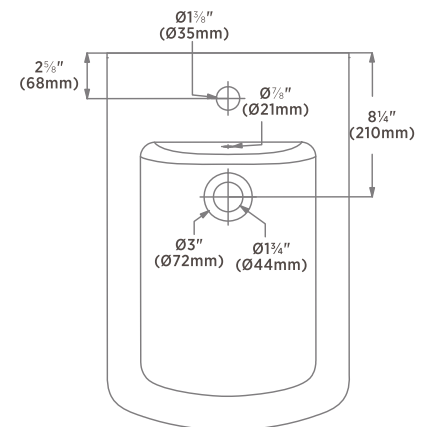

ST. CLAIR BD-201A-W

RECTANGULAR SEMI-RECESSED VESSEL SINK

PRODUCT FEATURES:

- Vitreous china
- Avenue white
- Interior of bowl includes Micropolish Glaze
- 15⁷/₈" Bowl height
- Single faucet hole drilling
- Rear overflow
- Floor mounting hardware included

OVERALL DIMENSIONS:

- 14¹/₈" (W) X 22" (D) x 15⁷/₈" (H)
- 360mm (W) x 560mm (D) x 405mm (H)

COMPLIANCE CERTIFICATIONS:

- Meets or exceeds the following :
- IAPMO cUPC
- ASME A112.19.2 / CSA B45.1-2013

SHIPPING:

- Cube: 3.51
- GW: 44 lbs

Notes:

Dimensions of fixtures are nominal and may vary within the range of tolerance established by ASME standard A112.19.2. These measurements are subject to change or cancellation. No responsibility is assumed for use of superseded or voided pages.